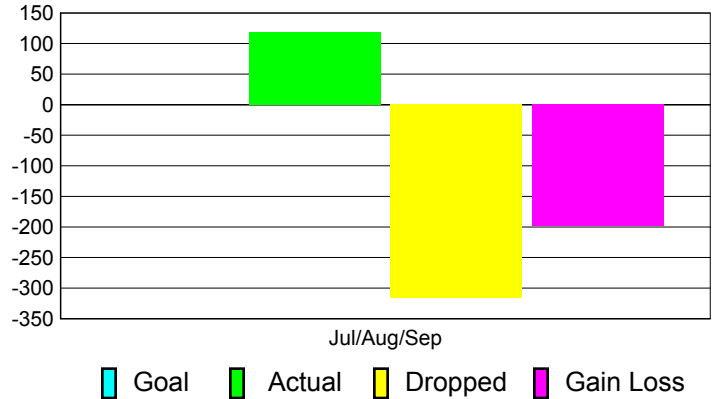

Membership Results 2011-2012

Goal, New, Dropped, Gain/Loss