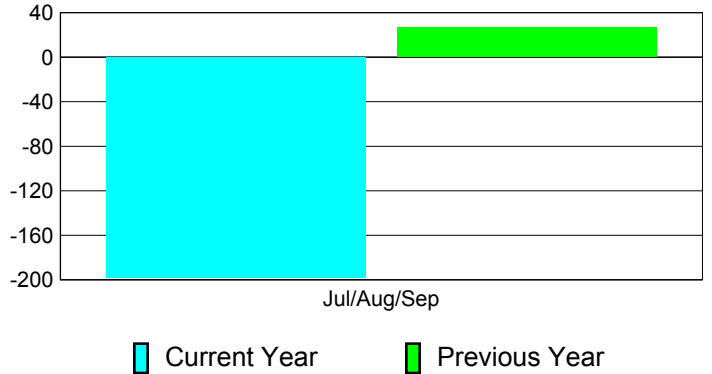

Comparison of Membership Gain/Loss

Current Year Compared to the Previous Year