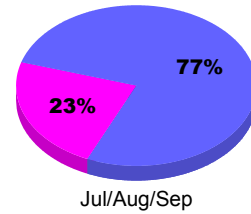

Membership Results
2011-2012

Membership
2010-2011

Month	Net Memb Goal	Actual New Memb	Actual Dropped Memb	Gain/Loss of Memb	Gain/Loss of Memb
Jul/Aug/Sep		118	-316	-198	27
Totals		118	-316	-198	27

Membership Results 2011-2012

Goal, New, Dropped, Gain/Loss

Comparison of Membership Gain/Loss

Current Year Compared to the Previous Year

Gender Comparison 2011-2012

Male Female